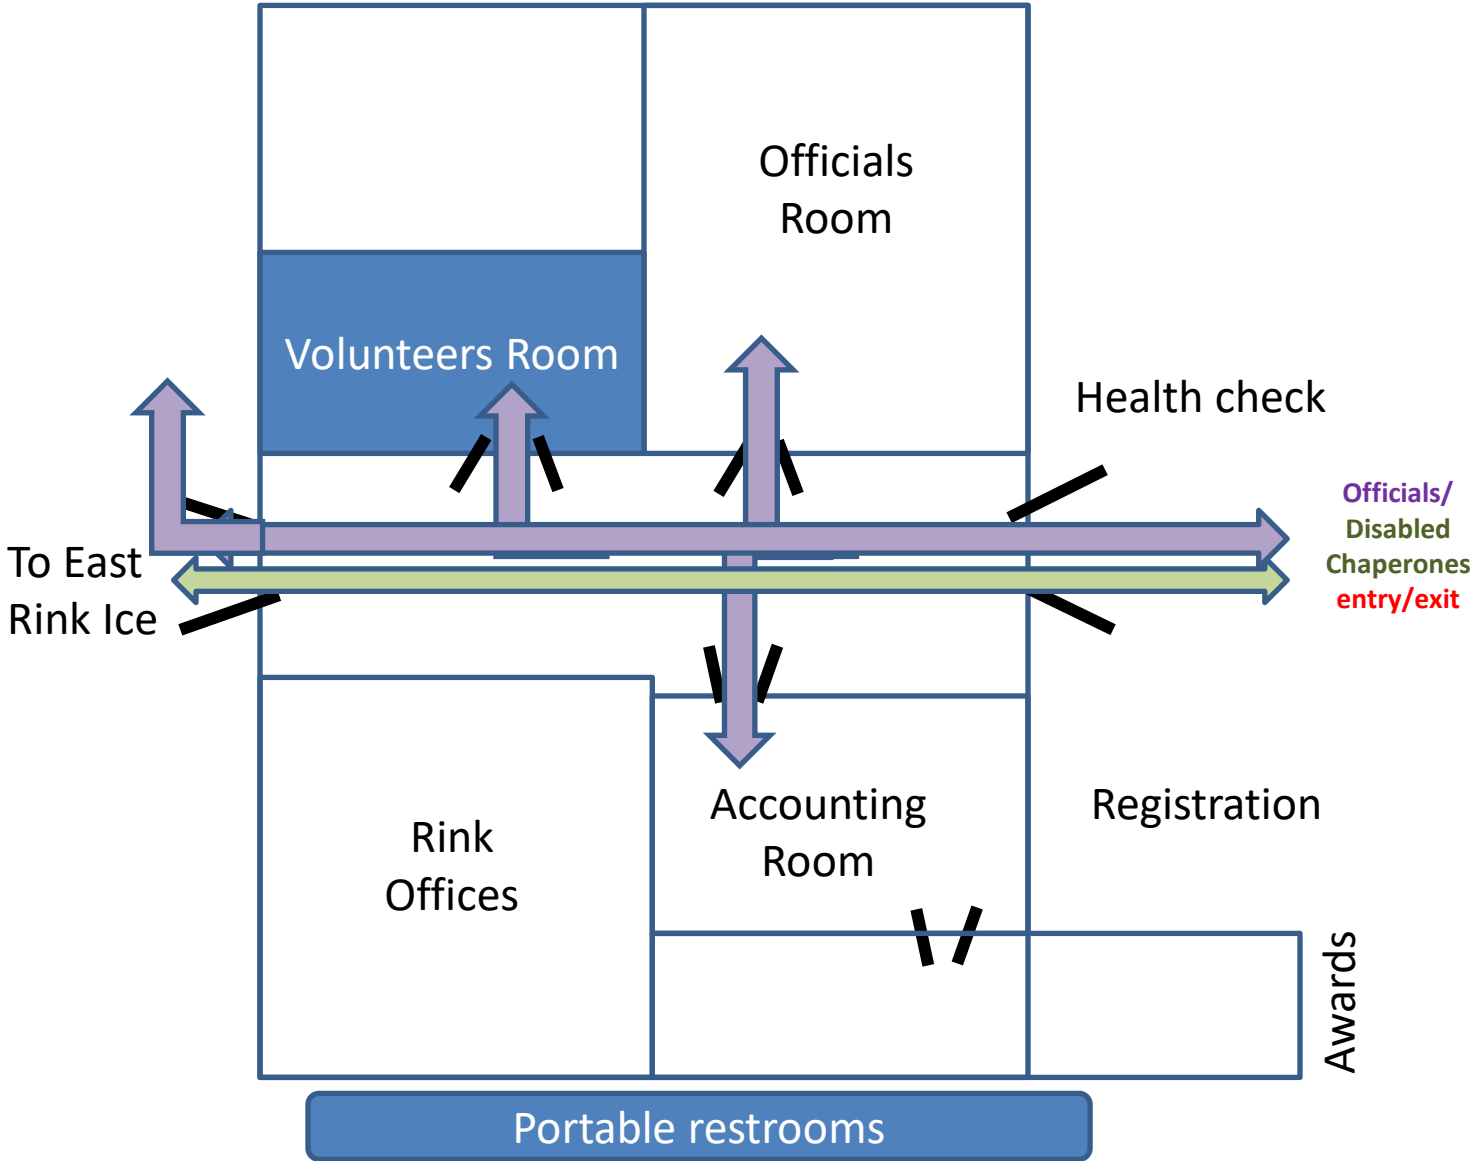

Dirt Road – Parking horizontal (east/west) on north side of road and vertical (north/south) on South side of road

Centennial Club Members
Volunteers, Officials

West Rink
Entry/Exit for volunteers and officials

East Rink
Entry/Exit for volunteers and officials

Athlete Warm-Up Areas

East Rink
Entry/Exit for volunteers/officials and Disabled Chaperone access

West Parking Lot
• Competitor Parking

West Rink
Exit for Athletes, Coaches, Chaperones

East Rink
Entry Athletes, Chaperones, Coaches

East Rink Patio
• Health Screen
• Registration
• Awards

East Parking Lot
• Officials Parking
• Competitor Parking
• Disabled parking for East Rink

West Rink
Entry for Athletes, Coaches, Chaperones

West Rink
• **Disabled Chaperone Entry/Exit**

Center Parking Lot
• Disabled Parking **ONLY** for West Rink

East Rink
Exit for Athletes, Chaperones, Coaches

East Rink Lobby

East Rink Judges Stands

West Rink Judges Stands