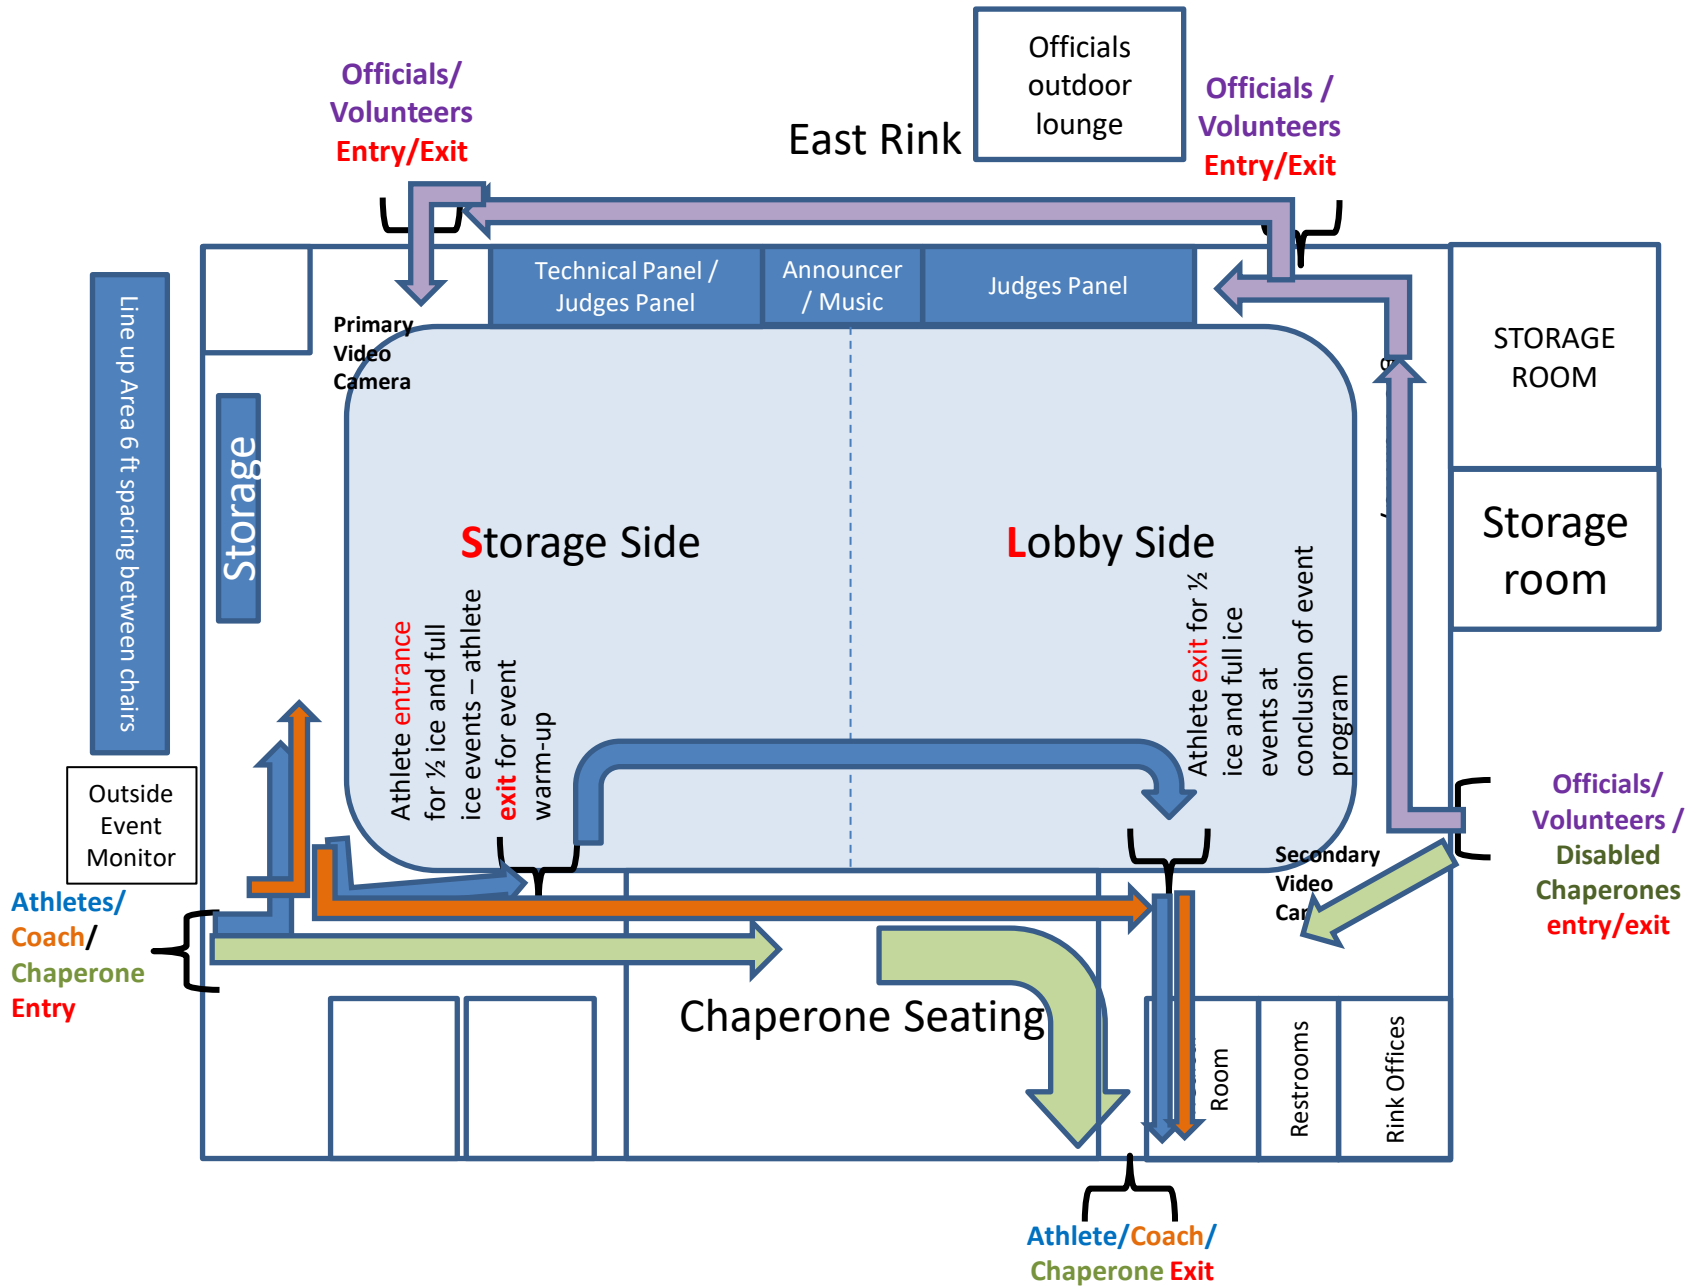

Dirt Road – Parking horizontal (east/west) on north side of road and vertical (north/south) on South side of road

Centennial Club Members
Volunteers, Officials

West Rink
Entry/Exit for volunteers and officials

East Rink
Entry/Exit for volunteers and officials

Athlete Warm-Up Areas

East Rink
Entry/Exit for volunteers/officials and Disabled Chaperone access

West Parking Lot
• Competitor Parking

West Rink
Exit for Athletes, Coaches, Chaperones

East Rink
Entry Athletes, Chaperones, Coaches

East Rink Patio
• Health Screen
• Registration
• Awards

East Parking Lot
• Officials Parking
• Competitor Parking
• Disabled parking for East Rink

West Rink
Entry for Athletes, Coaches, Chaperones

West Rink
• **Disabled Chaperone Entry/Exit**

Center Parking Lot
• Disabled Parking **ONLY** for West Rink

East Rink
Exit for Athletes, Chaperones, Coaches

East Rink Lobby

East Rink Judges Stands

West Rink Judges Stands