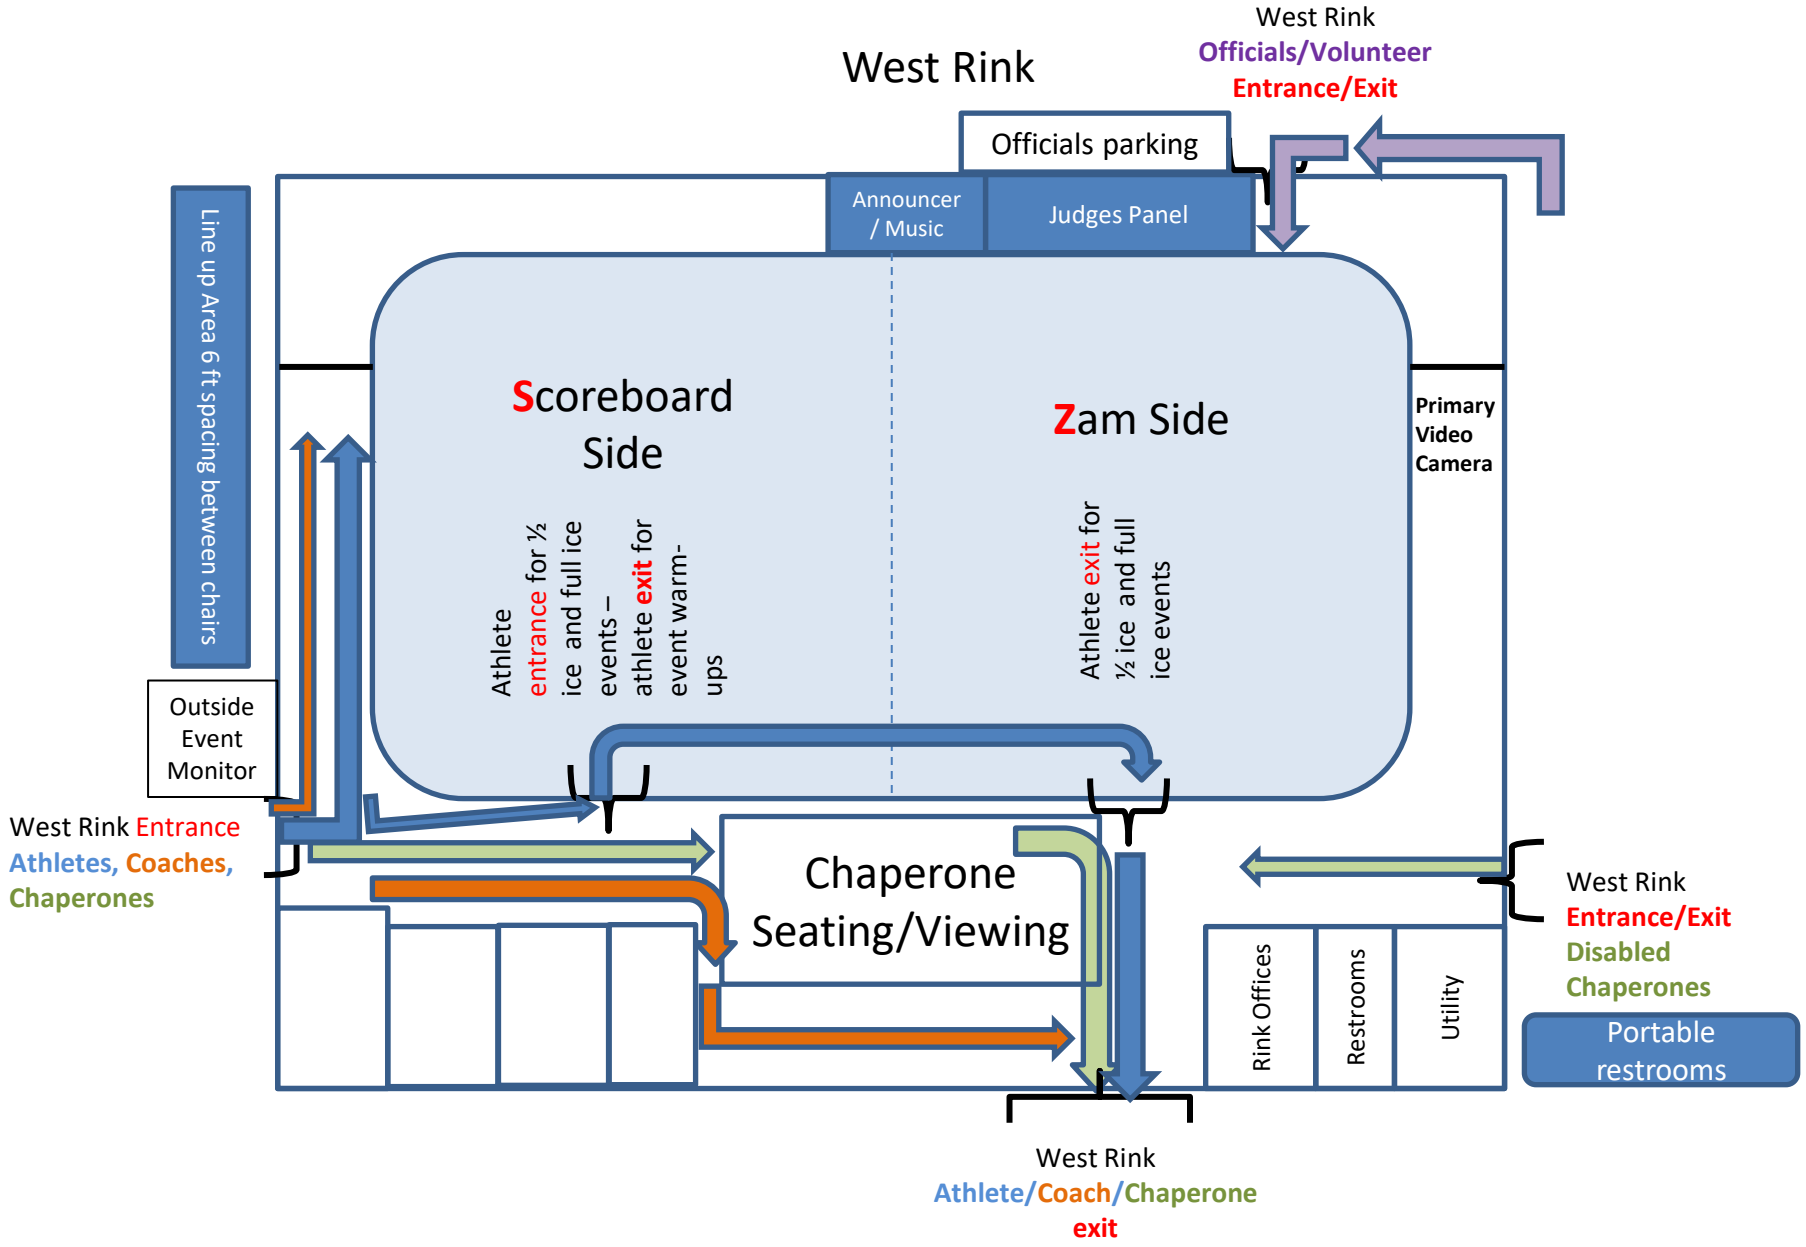

Dirt Road – Parking horizontal (east/west) on north side of road and vertical (north/south) on South side of road

Centennial Club Members
Volunteers, Officials

West Rink
Entry/Exit for volunteers and officials

East Rink
Entry/Exit for volunteers and officials

Athlete Warm-Up Areas

East Rink
Entry/Exit for volunteers/officials and Disabled Chaperone access

West Parking Lot
• Competitor Parking

West Rink
Exit for Athletes, Coaches, Chaperones

East Rink
Entry Athletes, Chaperones, Coaches

East Rink Patio
• Health Screen
• Registration
• Awards

East Parking Lot
• Officials Parking
• Competitor Parking
• Disabled parking for East Rink

West Rink
Entry for Athletes, Coaches, Chaperones

West Rink
• **Disabled Chaperone Entry/Exit**

Center Parking Lot
• Disabled Parking **ONLY** for West Rink

East Rink
Exit for Athletes, Chaperones, Coaches

East Rink Lobby

East Rink Judges Stands

West Rink Judges Stands